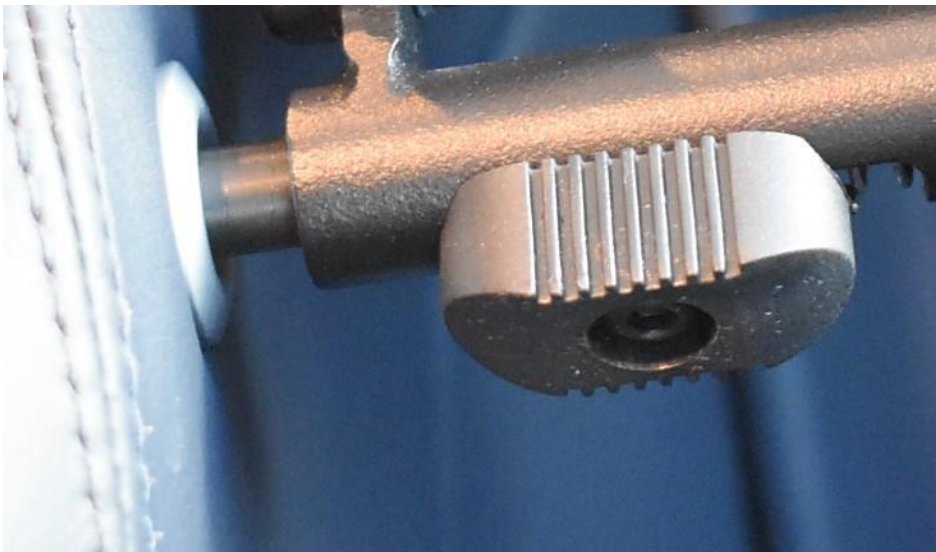

PREMIUM AFTERMARKET WIND DEFLECTORS

INSTALLATION INSTRUCTIONS

Ferrari Portofino Wind Deflector 2018-present

What's in the box

1 x wind deflector

1 x installation manual

Product No: 11.03.01.01

STEP 1

Place the wind deflector in the car and slide the rear pins of the wind deflector into the opening of the rear seatbelt covers.

STEP 3

Unlock the side pins of the wind deflector and click the wind deflector in the factory fitted wind deflector mounts.

STEP 4

Go out for a drive and enjoy your APERTA wind deflector!