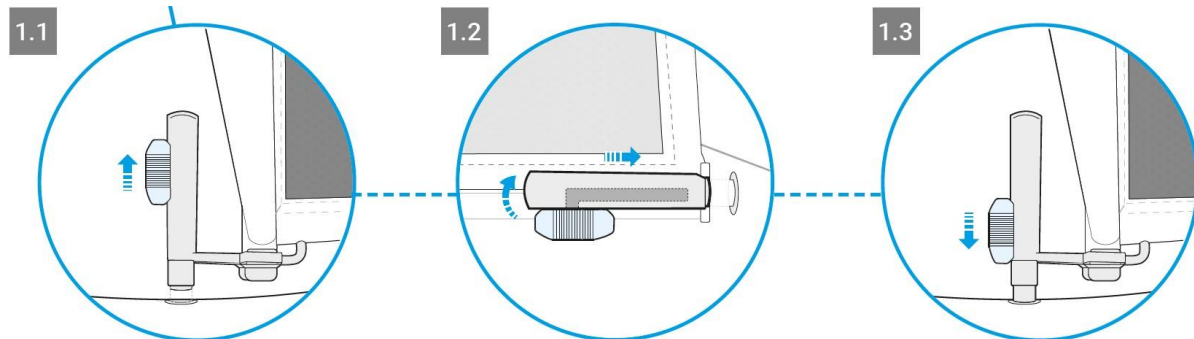

Place the wind deflector in the car and slide the rear pins of the wind deflector into the opening of the rear seatbelt covers.

STEP 3

Unlock the side pins of the wind deflector and click the wind deflector in the factory fitted wind deflector mounts.